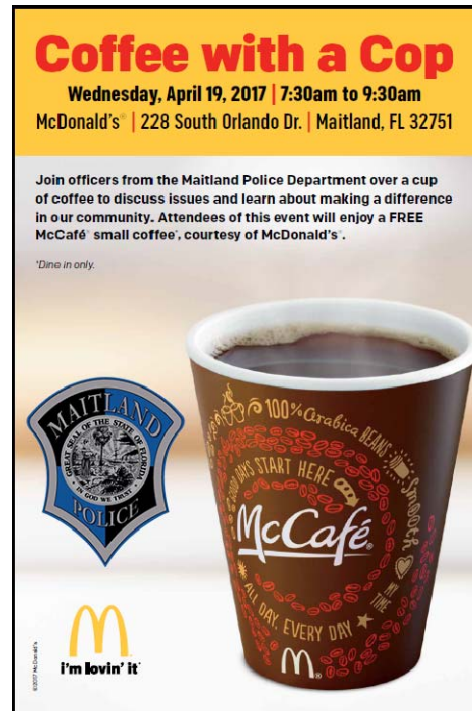

Have Coffee With a MPD Officer

Join Maitland Police Department officers for coffee and conversation at McDonald's. Enjoy a free cup of a McCafé small coffee.

The Coffee with a Cop event is on Wednesday, April 19, 2017, from 7:30 - 9:30 a.m. at McDonald's (at 228 South Orlando Avenue, Maitland, FL 32751).

Follow the Facebook pages of Maitland's first responders:

[Maitland Police Department's FB page](#)

[Maitland Fire-Rescue's FB page](#)

Bike, Maitland: City Invites You to a Bike Event on May 6

To inaugurate the city's new trails and celebrate National Bike Month, the City of Maitland is sponsoring the Bike Maitland Event. From 10:00 a.m. through 12:30 p.m. on Saturday, May 6, 2017, at the Maitland Community Park, Maitland's family friendly bicycle event will be a celebration of bicycling in the community. There will be a stilt walker, DJ, face painter, unicycle juggler, and bounce house. Tower 47 will make an appearance as well as other first response vehicles for a touch-a-truck event. MPD and MFRD will host helmet and bicycle accessories giveaways. Food and fun will be in abundance.

[Maitland Bike-Pedestrian Trails Map](#)